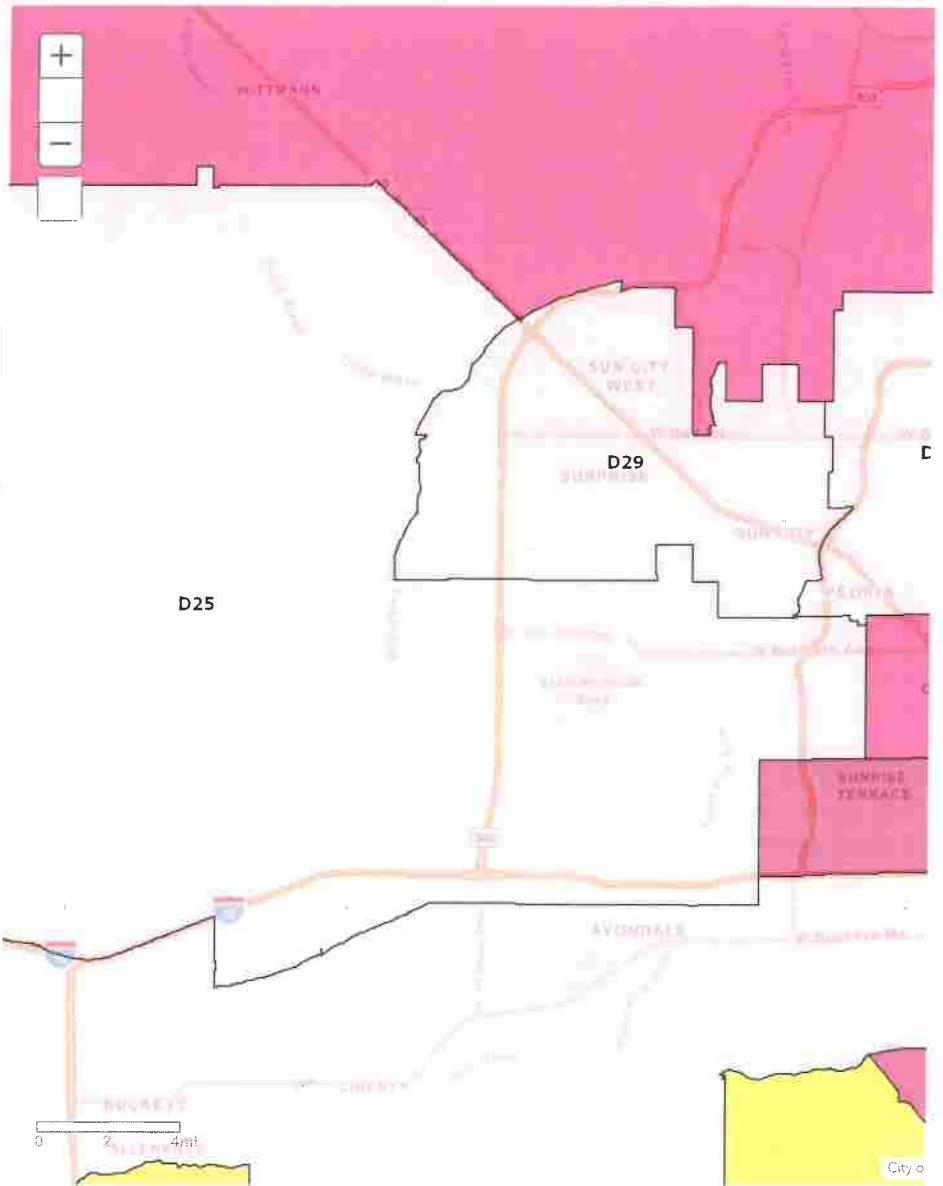

Details

Basemap

Share

Print

About

Content

Legend

Contents

- CD Test Map Version 5.0
- Township Median
- Grid Map: Congressional Districts
- Grid Map: Legislative Districts
- Approved Congressional Draft Map
- Approved Congressional Draft Map: Vote Spread
- Approved Congressional Draft Map: Competitiveness
- Approved Congressional Draft Map: Leaning
- Approved Legislative Draft Map
- Approved **Legislative** Draft Map: Vote Spread
- Approved Legislative Draft Map: Competitiveness
- Approved Legislative Draft Map: Leaning
- Accepted Series 1: CD Test Map Version 1.1
- Accepted Series 2: CD Test Map Version 2.1
- Accepted Series 3: CD Test Map Version 3.5

[Help](#) [Trust Center](#) [Legal](#) [Contact Esri](#) [Report Abuse](#)

AZ Approved Draft Map Legislative District: 29

This plan was officially adopted on October 28, 2021 as the official Legislative Draft Map. <https://redistricting-irc-az.hub.arcgis.com/pages/draft-maps>

-  Approved Draft Map Legislative Districts
-  Arizona Counties

ARIZONA
INDEPENDENT REDISTRICTING COMMISSION