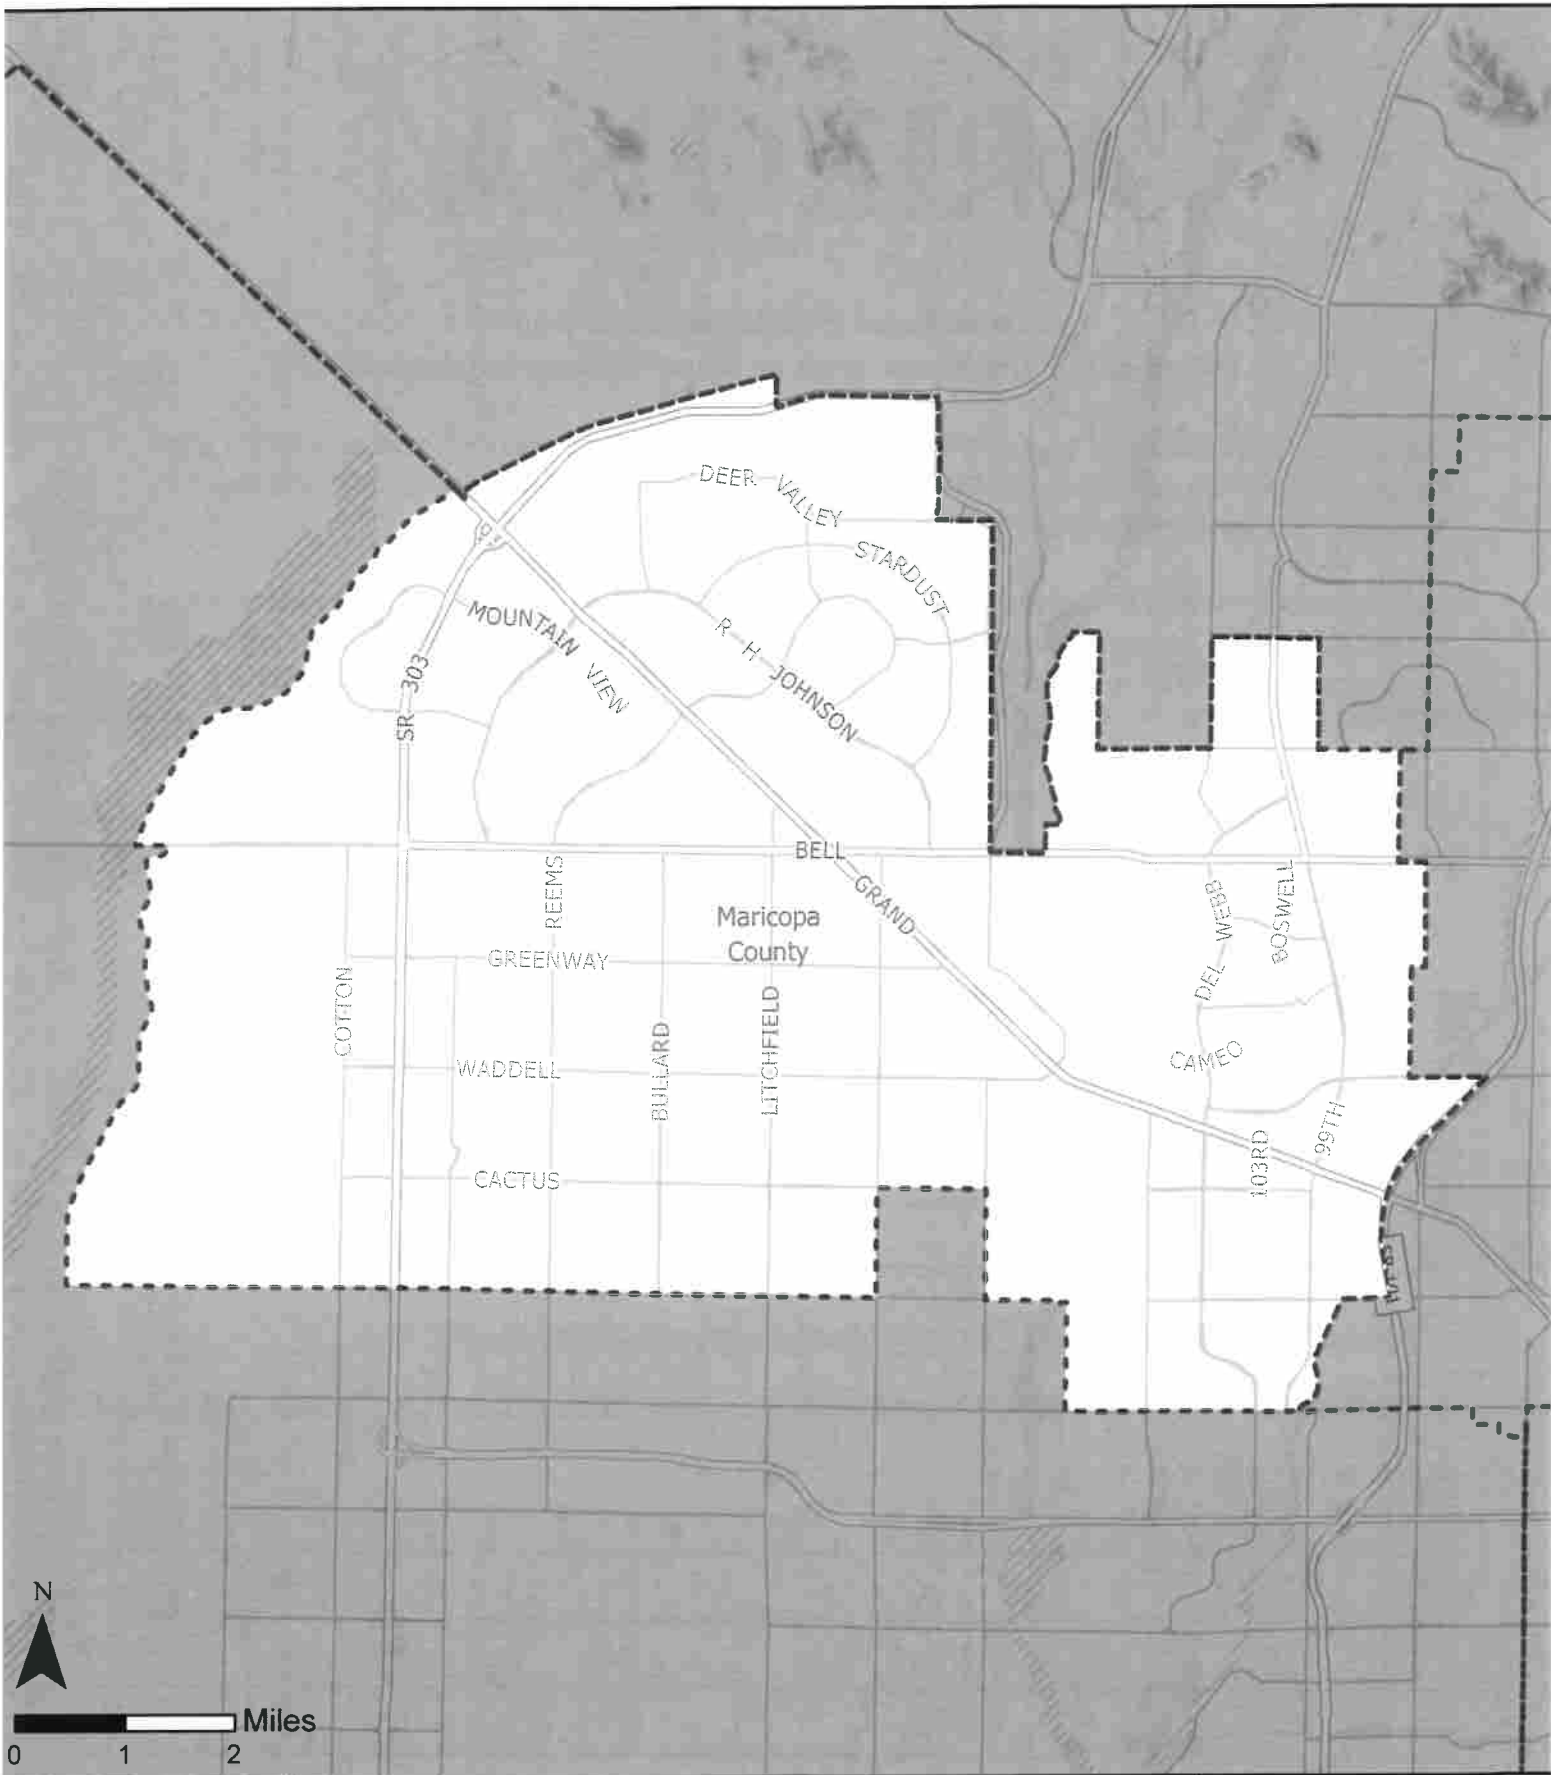

Details

Basemap

Share

Print

About

Content

Legend

Contents

- CD Test Map Version 5.0
- Township Median
- Grid Map: Congressional Districts
- Grid Map: Legislative Districts
- Approved Congressional Draft Map
- Approved Congressional Draft Map: Vote Spread
- Approved Congressional Draft Map: Competitiveness
- Approved Congressional Draft Map: Leaning
- Approved Legislative Draft Map
- Approved **Legislative** Draft Map: Vote Spread
- Approved Legislative Draft Map: Competitiveness
- Approved Legislative Draft Map: Leaning
- Accepted Series 1: CD Test Map Version 1.1
- Accepted Series 2: CD Test Map Version 2.1
- Accepted Series 3: CD Test Map Version 3.5

[Help](#) [Trust Center](#) [Legal](#) [Contact Esri](#) [Report Abuse](#)

AZ Approved Draft Map Legislative District: 29

This plan was officially adopted on October 28, 2021 as the official Legislative Draft Map. <https://redistricting-irc-az.hub.arcgis.com/pages/draft-maps>

-  Approved Draft Map Legislative Districts
-  Arizona Counties

ARIZONA
INDEPENDENT REDISTRICTING COMMISSION